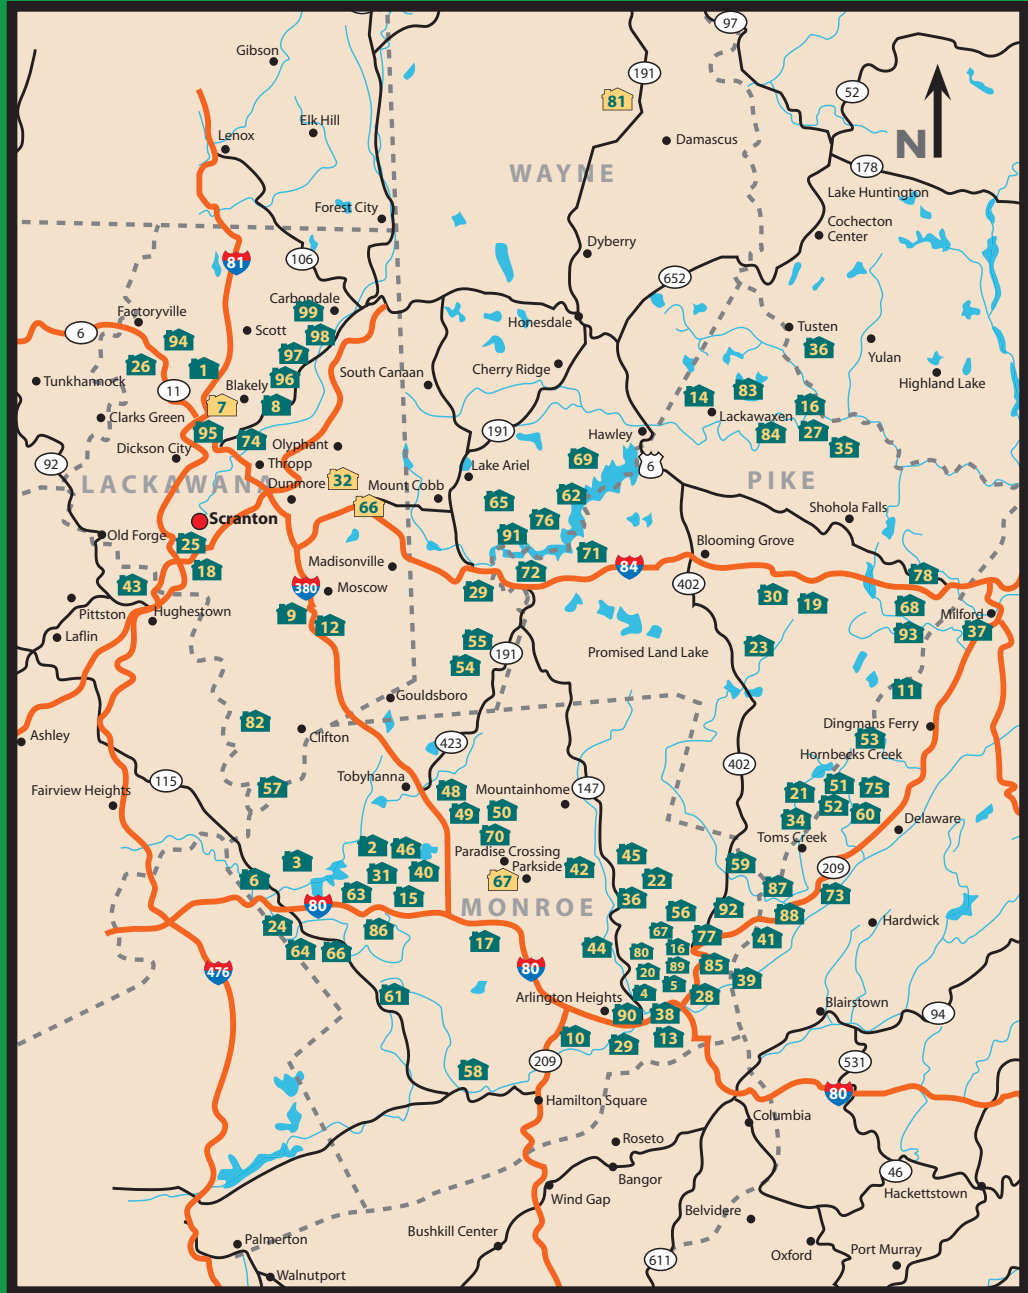

WHERE to LIVE – in the Greater Scranton Area

Everything you need to know about the NEWEST and BEST places to live is all on... www.newhomeowner-magazine.com

NO.	SUBDIVISION
1.	Abington Meadows
2.	Arbor Woods
3.	Arrowhead Lake
4.	Blue Mountain Lake
5.	Blue Mountain Lake Club
6.	Camelot Forest
7.	Circle Green
8.	Clover Leaf Townhouses
9.	Conashaugh Lakes
10.	Country Club of the Poconos
11.	Country Club Woods
12.	Deerfield Acres
13.	Eaglesmere
14.	Emerald Lakes
15.	Fairview Heights II
16.	Fawn Lake Forest
17.	Four Seasons at Camelback
18.	Glenmaura
19.	Gold Key Lakes
20.	Grandview Terrace West
21.	Greenwood Acres
22.	Hallowood Acres
23.	Hemlock Farms
24.	Hickory Hills
25.	Hidden Valley
26.	Huntington Woods
27.	Indian Rocks
28.	Knoll Acres II
29.	Labar Village
30.	Lake Adventure
31.	Lake Naomi
32.	Laurel Ridge at Moosic Mountain
33.	Lehman's Pointe
34.	Leisure Lands CAI
35.	Masthope
36.	Masthope Mountain Community
37.	Milford Highlands
38.	Millbrooke
39.	Monroe Lakes
40.	Mystic Pines Townhomes
41.	Oakdale at Shawnee Valley
42.	Oakridge Estates
43.	Paradise Park
44.	Penn Estates
45.	Pine Creek Estates
46.	Pinecrest Lake Golf and Country Club
47.	Pocono Country Place
48.	Pocono Farms
49.	Pocono Farms Country Club
50.	Pocono Farms East
51.	Pocono Mountain Lake Estates Sec. 1-4
52.	Pocono Mountain Lake Estates Sec 5-7
53.	Pocono Ranchlands
54.	Pocono Spring Estates
55.	Pocono Spring Estates
56.	Pocono Woodland
57.	Riverside Estates